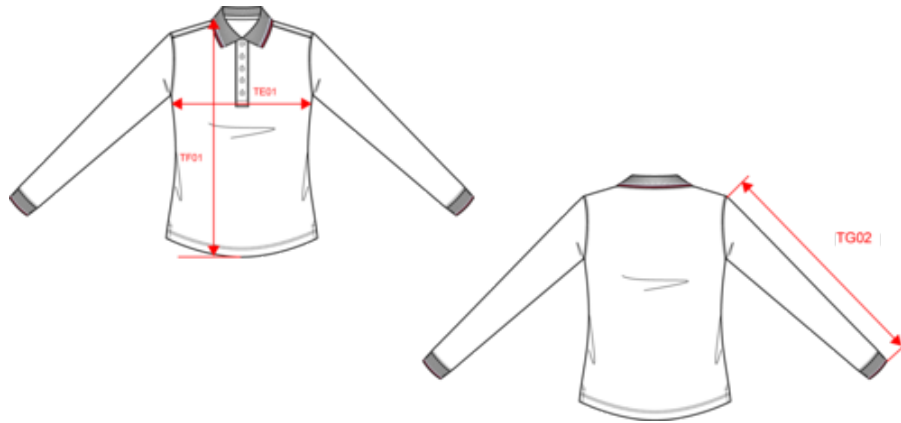

KARIBAN

K281

Women's long-sleeved piqué knit polo shirt

- Piqué knit that provides an exceptional printed result.
- Shoulder backed with silicone for a better fit.
- Slim fit so it hangs perfectly.

100% cotton (except in the Oxford Grey colourway: 90% cotton and 10% viscose). Straight fit. Combed cotton. Piqué knit. Tone-on-tone 5-button collar. Shoulder backed with silicone for a better fit. Contrasting taped neck and side slits in main material. 1x1 rib finish with contrasting trim at the collar and cuff. Twin-needle overstitched finish on bottom hem. Brand label on the collar and a detachable size tag for easy decoration.

K280

KARIBAN

K281

Women's long-sleeved piqué knit polo shirt

Dimensions (cm)

Measurements in cm	XS	S	M	L	XL	XXL
TE01 - 1/2 chest width at 1.5cm below armhole	46.00	49.00	52.00	3.00	6.00	9.00
TF03 - Front total height from HSP	63.00	65.00	67.00	2.00	4.00	6.00
TG02 - Long sleeve length	59.00	60.00	61.00	1.00	2.00	3.00